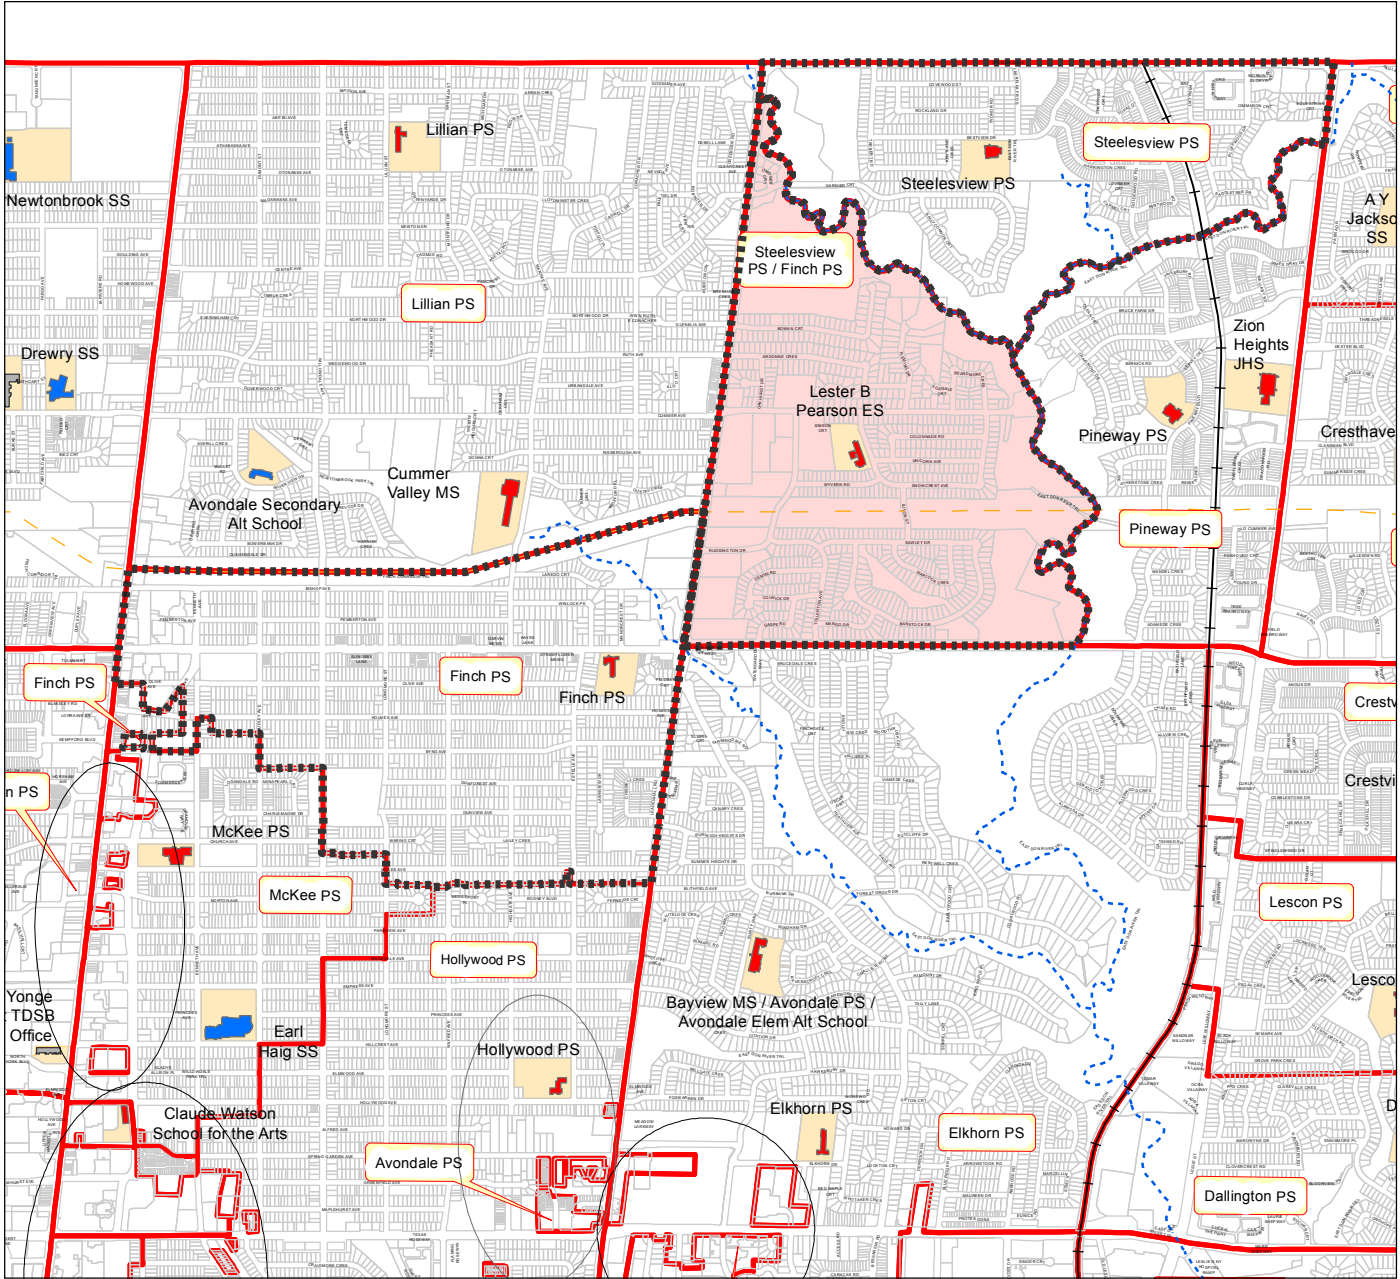

Steelesview PS / Finch PS Shared Attendance Area

Please note:
The lines on this map representing the Attendance Areas are approximate.
For specific information on designated schools to serve individual addresses, please consult the TDSB Street Guide.

Produced by:
Planning Division, TDSB
October 2015
Source:
Base Map- Geospatial Competency Centre
Facility - Planning Division, TDSB
Data- City of Toronto

Legend:

- Elementary School
- Secondary School
- Other Facility
- Site
- Junior Attendance Area
- Road
- Railway
- Utilityline
- Waterway